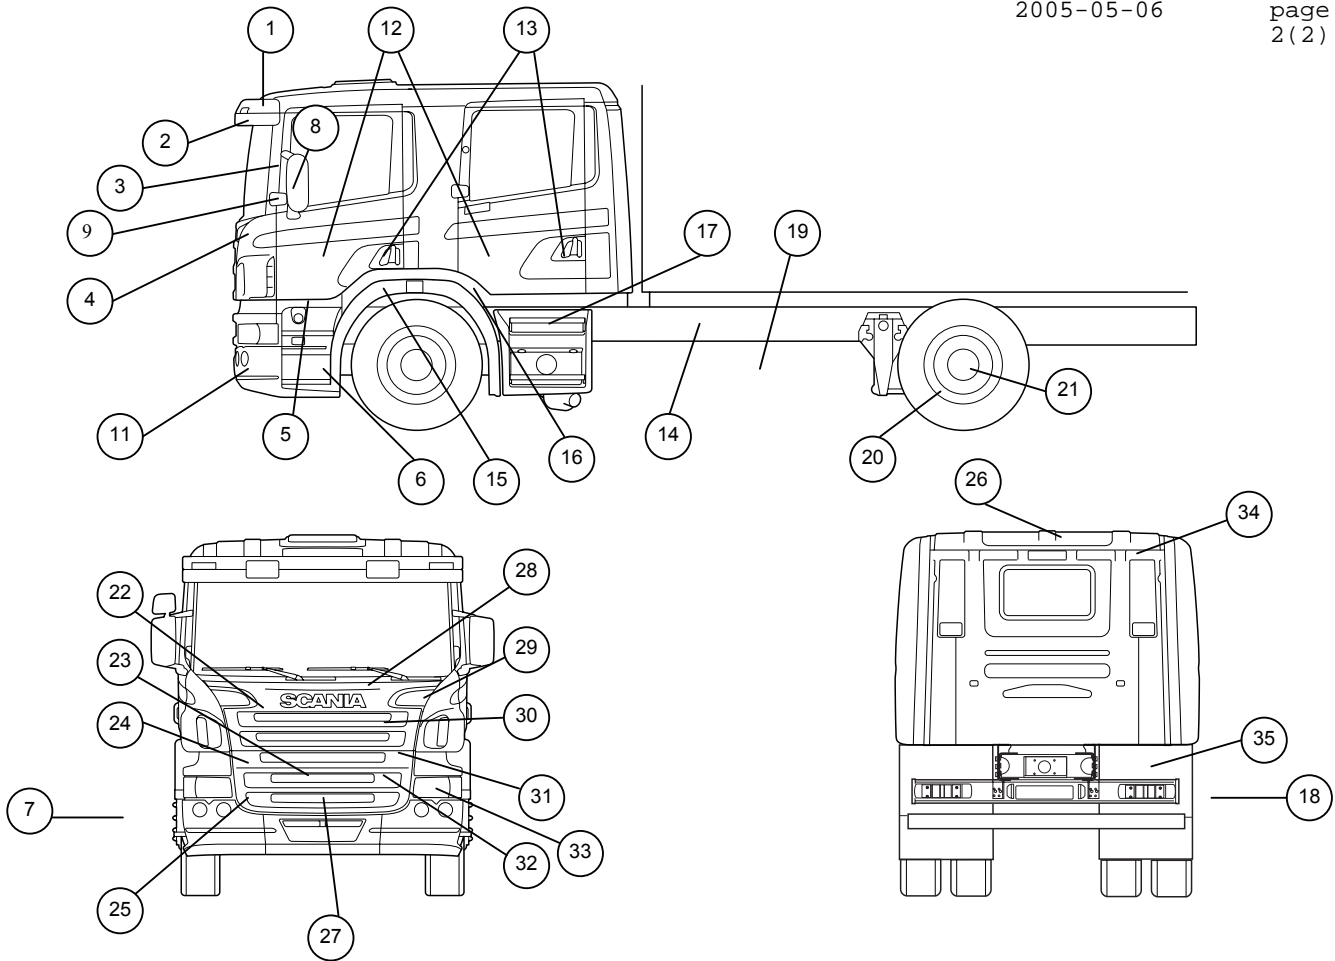

PRODUCT INFO

Product data ▶ Paintwork scheme

2005-05-06 page
1(2)

CP 28/31

1	Sun visor upper part	MCC unique	17	Battery Box + Silencer cover	MCC 2466
2	Sun visor lower part	MCC unique	18	Alu. Fuel tank 150W (RH side)	MCC 2480
3	Cover "A" pillar	MCC 3258	19	Side Skirts	MCC 2467
4	Cab corners	MCC unique	20	Rims	MCC unique
5	Step border plate	MCC 3291	21	Hub ends	MCC unique
6	Insteps	MCC 2463	22	Grille upper body	MCC unique
7	Instep extra (RH side)	MCC 2463	23	Shielding plate grid	MCC unique
8	Mirror set	MCC 3254	24	Shielding plate	MCC unique
9	Cover hinge door	MCC 3257	25	Grille lower body	MCC unique
11	Bumper parts	MCC 2461	26	Roof hatch	MCC unique
12	Doors	MCC unique	27	Grille lower grids	MCC unique
13	Doors handles	MCC 3255	28	Sealing strip	MCC unique
14	Chassis	MCC unique	29	Grille upper grid in holes	MCC unique
	Air deflector roof	MCC unique	30	Grille upper grid top.	MCC unique
	Air deflector ear	MCC unique	31	Grille upper grid med.	MCC unique
	Air deflector side	MCC unique	32	Grille upper grid lower	MCC unique
15	Fenders	MCC 2464	33	Lamp housing	MCC 2462
16	Fenders sealing	MCC 2465	34	Roof	MCC unique
			35	Mudguards	MCC 2468