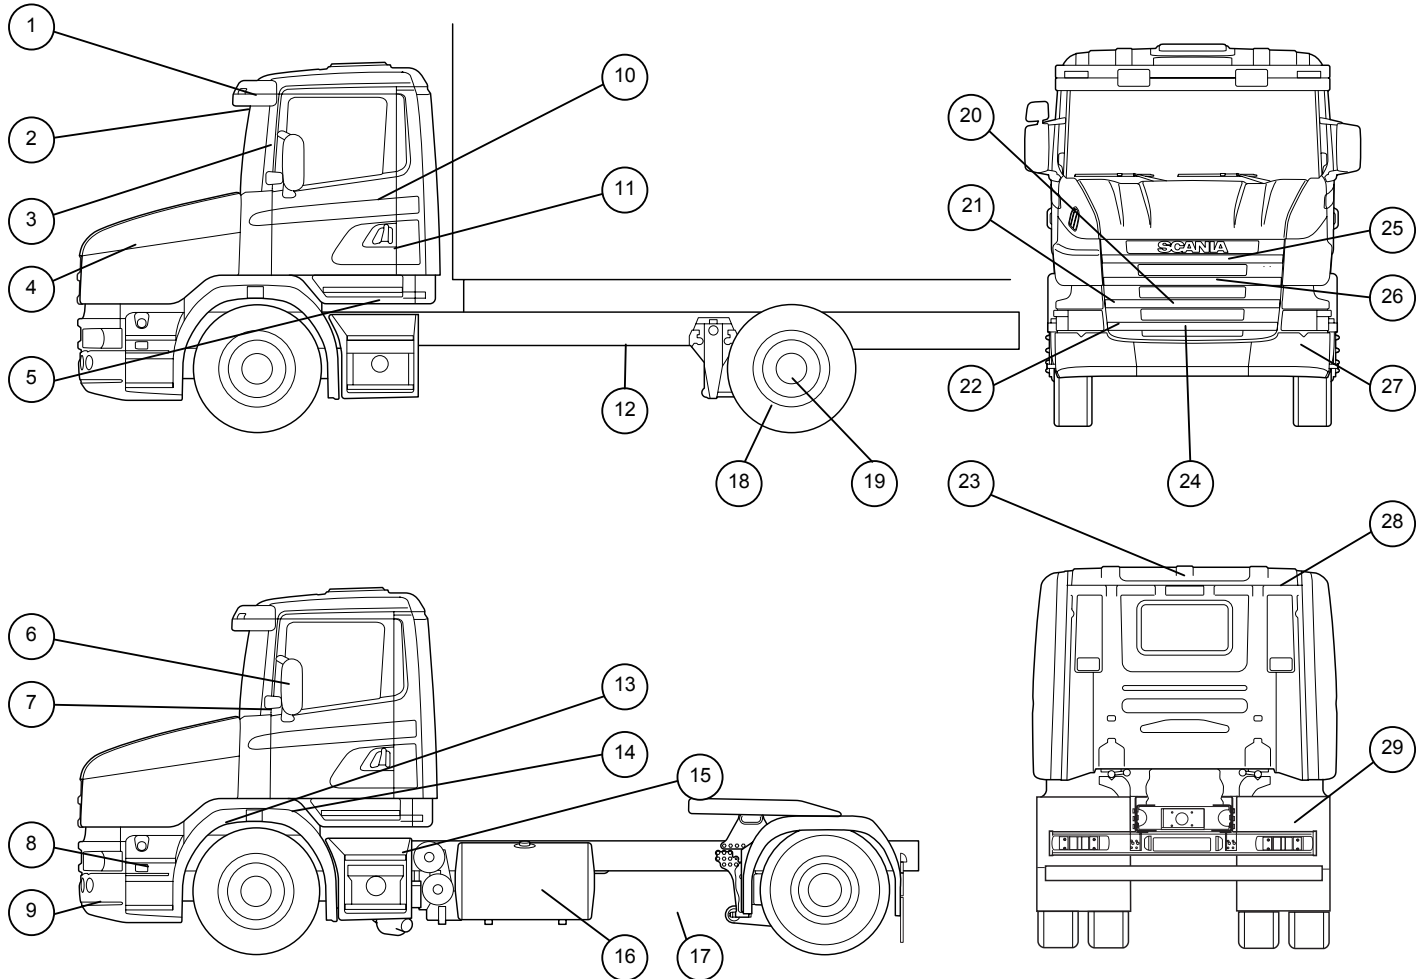

PRODUCT INFO

Product data ▶ Paintwork scheme

2004-11-17 page
1(2)

CT14

1	Sun visor upper part	MCC unique	20	Shielding plate grid	MCC unique
2	Sun visor lower part	MCC unique	21	Shielding plate	MCC unique
3	Cover "A" pillar	MCC 3258	22	Grille lower body	MCC unique
4	T Bonnet	MCC unique	23	Roof hatch	MCC unique
5	Step well	MCC 3291	24	Grille lower grids	MCC unique
6	Mirror Set	MCC 3254	25	Scania plate + Grid	MCC unique
7	Cover hinge door	MCC 3257	26	Grille upper grid	MCC unique
8	Service steps	MCC 2463	27	Lamp housing	MCC 2462
9	Bumper Parts	MCC 2461	28	Roof	MCC unique
10	Doors	MCC unique	29	Mudguards	MCC 2468
11	Doors handles	MCC 3255	30		
12	Chassis	MCC unique	31		
13	Fenders	MCC 2464	32		
14	Fenders sealing	MCC 2465	33		
15	Insteps	MCC 2466	34		
16	Alu. Fuel tanks	MCC 2480	35		
17	Side Skirts	MCC 2467	36		
18	Rims	MCC unique	37		
19	Hub ends	MCC unique			