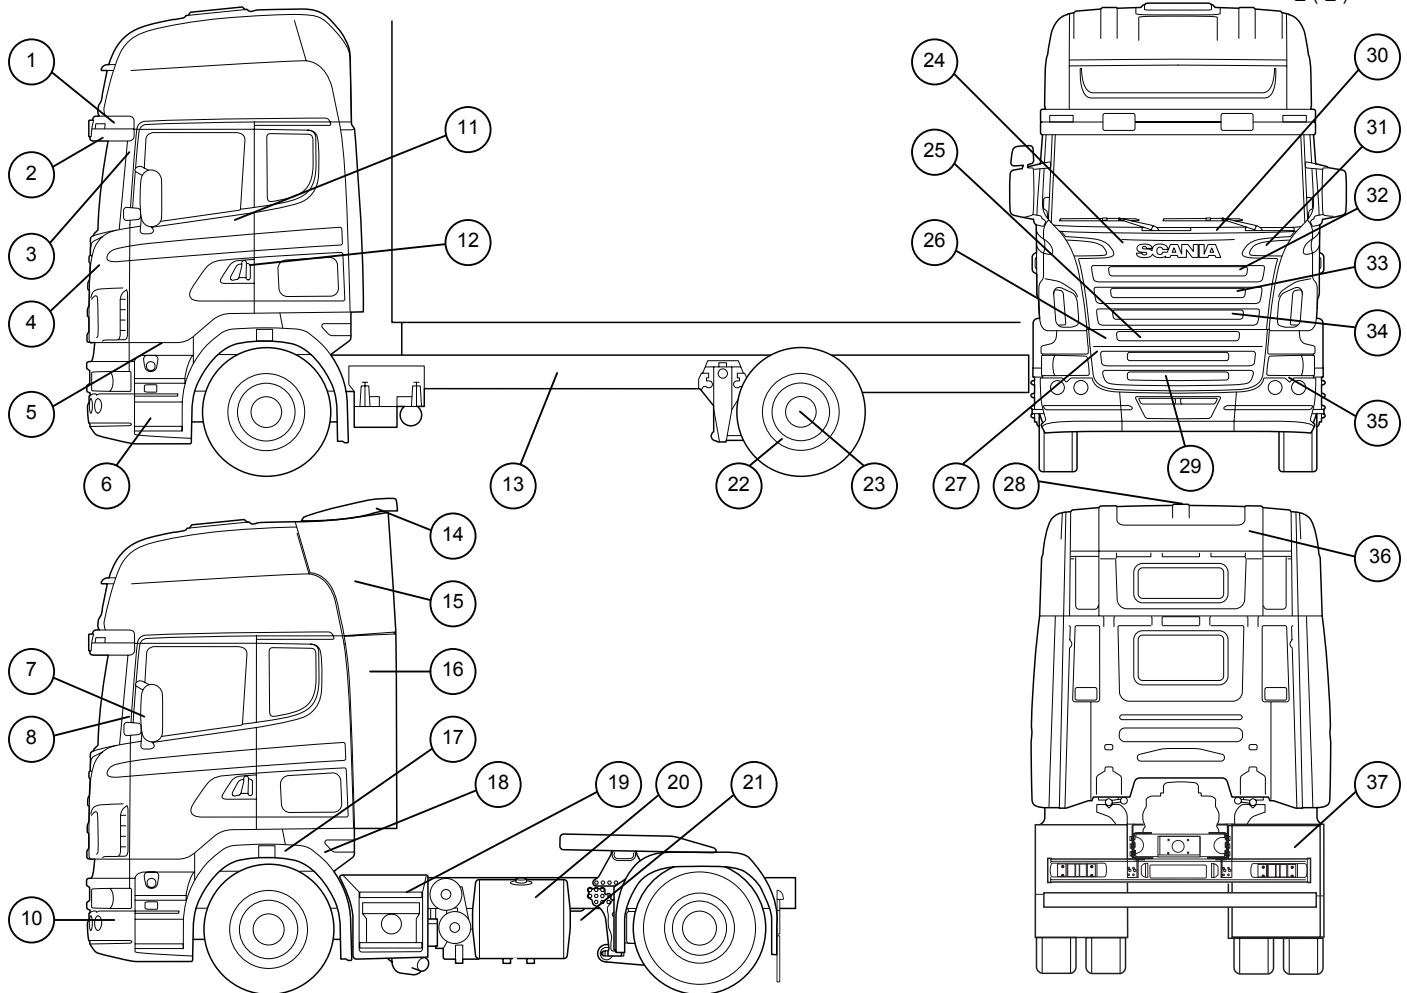

PRODUCT INFO

Product data ▶ Paintwork scheme

2005-05-06 page
1(2)

CR19 Topline

1	Sun visor upper part	MCC unique	20	Alu. Fuel tanks	MCC 2480
2	Sun visor lower part	MCC unique	21	Side Skirts	MCC 2467
3	Cover "A" pillar	MCC 3258	22	Rims	MCC unique
4	Cab corners	MCC unique	23	Hub ends	MCC unique
5	Step border plate	MCC 3291	24	Grille upper body	MCC unique
6	Insteps	MCC 2463	25	Shielding plate grid	MCC unique
7	Mirror set	MCC 3254	26	Shielding plate	MCC unique
8	Cover hinge door	MCC 3257	27	Grille lower body	MCC unique
			28	Roof hatch	MCC unique
10	Bumper parts	MCC 2461	29	Grille lower grids	MCC unique
11	Doors	MCC unique	30	Sealing strip	MCC unique
12	Doors handles	MCC 3255	31	Grille upper grid in holes	MCC unique
13	Chassis	MCC unique	32	Grille upper grid top	MCC unique
14	Air deflector roof	MCC unique	33	Grille upper grid med.	MCC unique
15	Air deflector ear	MCC unique	34	Grille upper grid lower	MCC unique
16	Air deflector side	MCC unique	35	Lamp housing	MCC 2462
17	Fenders	MCC 2464	36	Roof	MCC unique
18	Fenders sealing	MCC 2465	37	Mudguards	MCC 2468
19	Battery Box + Silencer	MCC 2466			