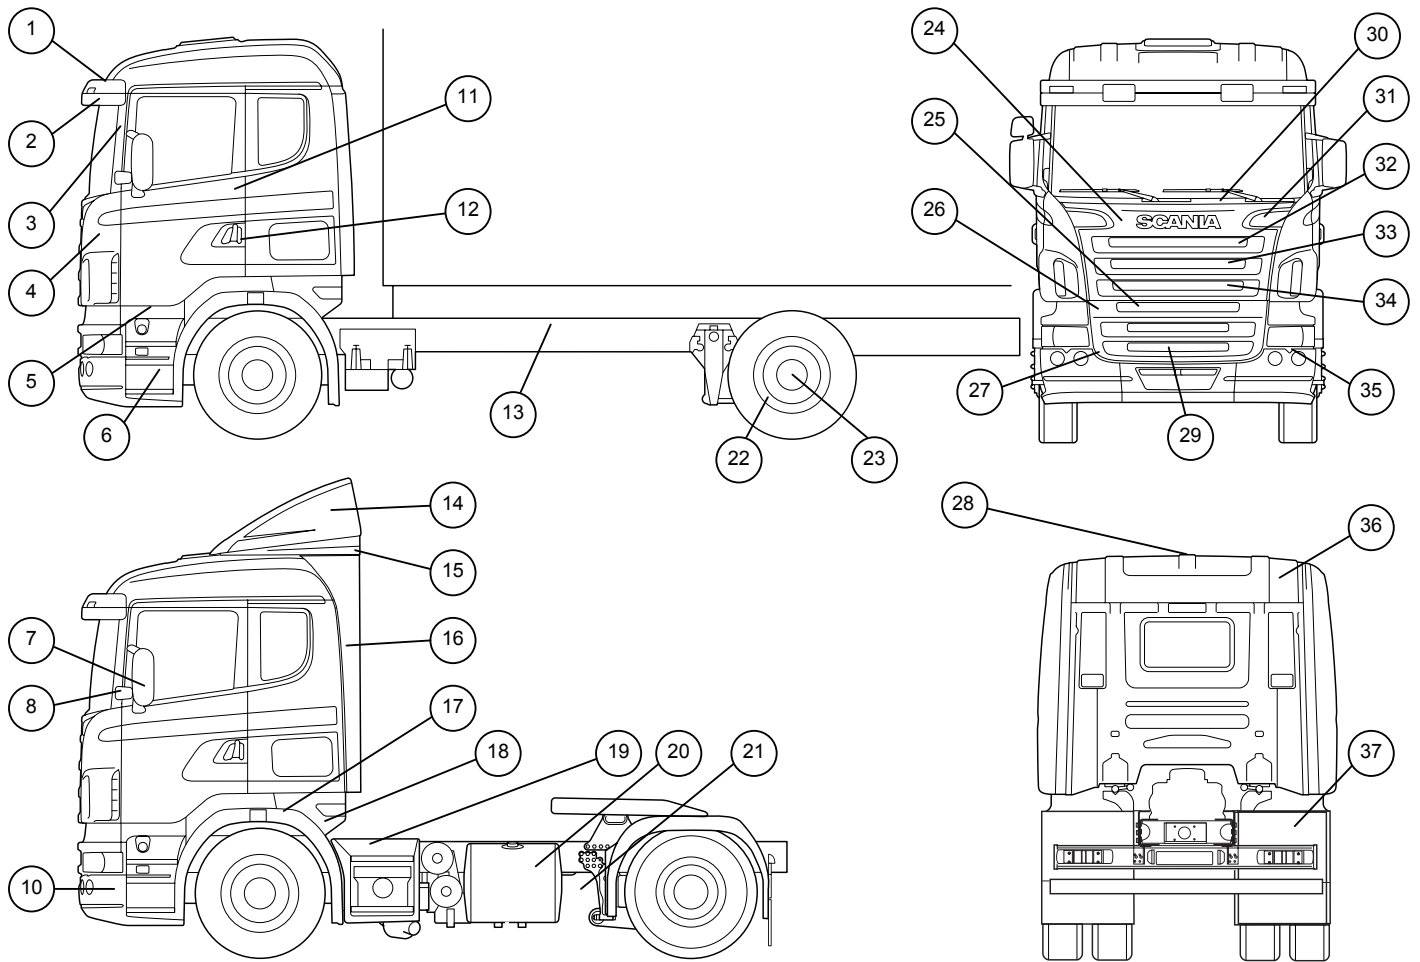

PRODUCT INFO

Product data ▶ Paintwork scheme

2005-05-06 page
1(2)

CR19

1	Sun visor upper part	MCC unique	20	Alu. Fuel tanks	MCC 2480
2	Sun visor lower part	MCC unique	21	Side Skirts	MCC 2467
3	Cover "A" pillar	MCC 3258	22	Rims	MCC unique
4	Cab corners	MCC unique	23	Hub ends	MCC unique
5	Step border plate	MCC 3291	24	Grille upper body	MCC unique
6	Insteps	MCC 2463	25	Shielding plate grid	MCC unique
7	Mirror set	MCC 3254	26	Shielding plate	MCC unique
8	Cover hinge door	MCC 3257	27	Grille lower body	MCC unique
			28	Roof hatch	MCC unique
10	Bumper parts	MCC 2461	29	Grille lower grids	MCC unique
11	Doors	MCC unique	30	Sealing strip	MCC unique
12	Doors handles	MCC 3255	31	Grille upper grid in holes	MCC unique
13	Chassis	MCC unique	32	Grille upper grid top	MCC unique
14	Air deflector roof	MCC unique	33	Grille upper grid med.	MCC unique
15	Air deflector ear	MCC unique	34	Grille upper grid lower	MCC unique
16	Air deflector side	MCC unique	35	Lamp housing	MCC 2462
17	Fenders	MCC 2464	36	Roof	MCC unique
18	Fenders sealing	MCC 2465	37	Mudguards	MCC 2468
19	Battery Box + Silencer	MCC 2466			