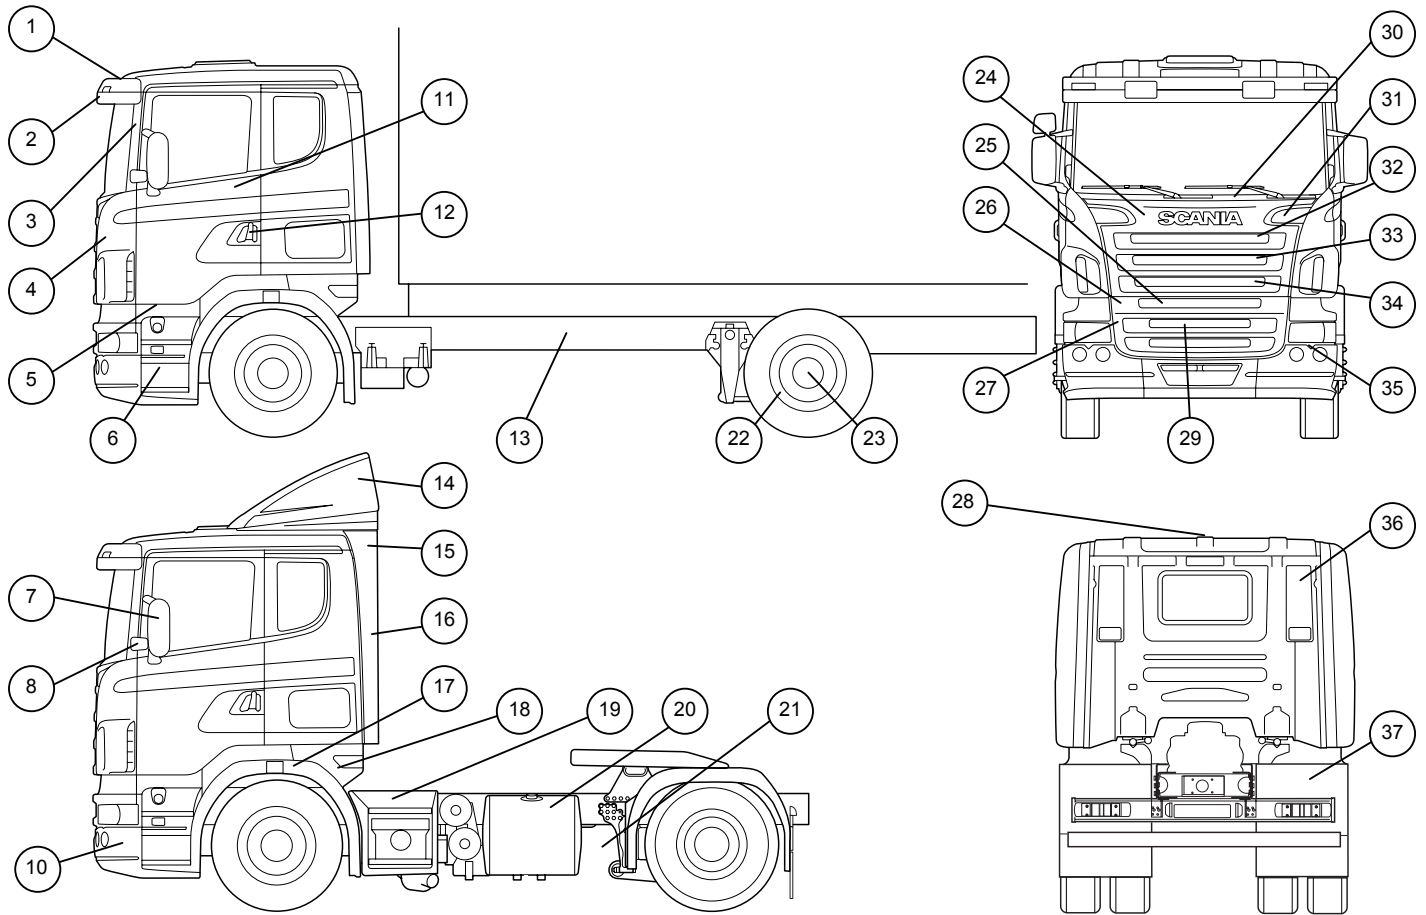

PRODUCT INFO

Product data ▶ Paintwork scheme

2005-05-06 page
1(2)

CR19 Low

1	Sun visor upper part	MCC unique	20	Alu. Fuel tanks	MCC 2480
2	Sun visor lower part	MCC unique	21	Side Skirts	MCC 2467
3	Cover "A" pillar	MCC 3258	22	Rims	MCC unique
4	Cab corners	MCC unique	23	Hub ends	MCC unique
5	Step border plate	MCC 3291	24	Grille upper body	MCC unique
6	Insteps	MCC 2463	25	Shielding plate grid	MCC unique
7	Mirror set	MCC 3254	26	Shielding plate	MCC unique
8	Cover hinge door	MCC 3257	27	Grille lower body	MCC unique
			28	Roof hatch	MCC unique
10	Bumper parts	MCC 2461	29	Grille lower grids	MCC unique
11	Doors	MCC unique	30	Sealing strip	MCC unique
12	Doors handles	MCC 3255	31	Grille upper grid in holes	MCC unique
13	Chassis	MCC unique	32	Grille upper grid top	MCC unique
14	Air deflector roof	MCC unique	33	Grille upper grid med.	MCC unique
15	Air deflector ear	MCC unique	34	Grille upper grid lower	MCC unique
16	Air deflector side	MCC unique	35	Lamp housing	MCC 2462
17	Fenders	MCC 2464	36	Roof	MCC unique
18	Fenders sealing	MCC 2465	37	Mudguards	MCC 2468
19	Battery Box + Silencer	MCC 2466			