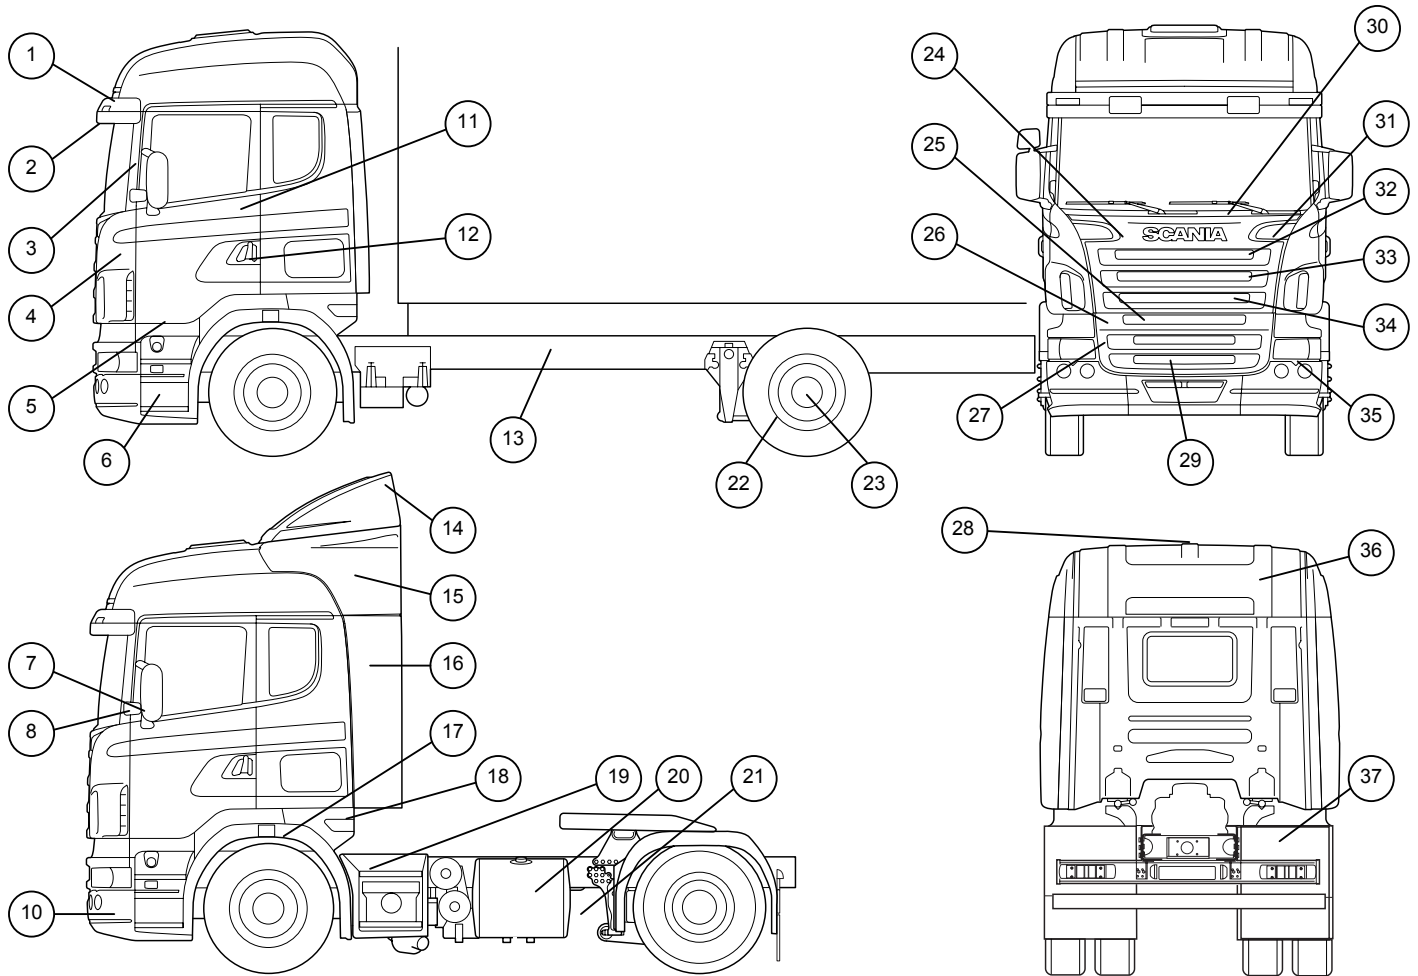

PRODUCT INFO

Product data ▶ Paintwork scheme

2005-05-06 page
1(2)

CR19 High

1	Sun visor upper part	MCC unique	20	Alu. Fuel tanks	MCC 2480
2	Sun visor lower part	MCC unique	21	Side Skirts	MCC 2467
3	Cover "A" pillar	MCC 3258	22	Rims	MCC unique
4	Cab corners	MCC unique	23	Hub ends	MCC unique
5	Step border plate	MCC 3291	24	Grille upper body	MCC unique
6	Insteps	MCC 2463	25	Shielding plate grid	MCC unique
7	Mirror set	MCC 3254	26	Shielding plate	MCC unique
8	Cover hinge door	MCC 3257	27	Grille lower body	MCC unique
			28	Roof hatch	MCC unique
10	Bumper parts	MCC 2461	29	Grille lower grids	MCC unique
11	Doors	MCC unique	30	Sealing strip	MCC unique
12	Doors handles	MCC 3255	31	Grille upper grid in holes	MCC unique
13	Chassis	MCC unique	32	Grille upper grid top	MCC unique
14	Air deflector roof	MCC unique	33	Grille upper grid med.	MCC unique
15	Air deflector ear	MCC unique	34	Grille upper grid lower	MCC unique
16	Air deflector side	MCC unique	35	Lamp housing	MCC 2462
17	Fenders	MCC 2464	36	Roof	MCC unique
18	Fenders sealing	MCC 2465	37	Mudguards	MCC 2468
19	Battery Box + Silencer	MCC 2466			