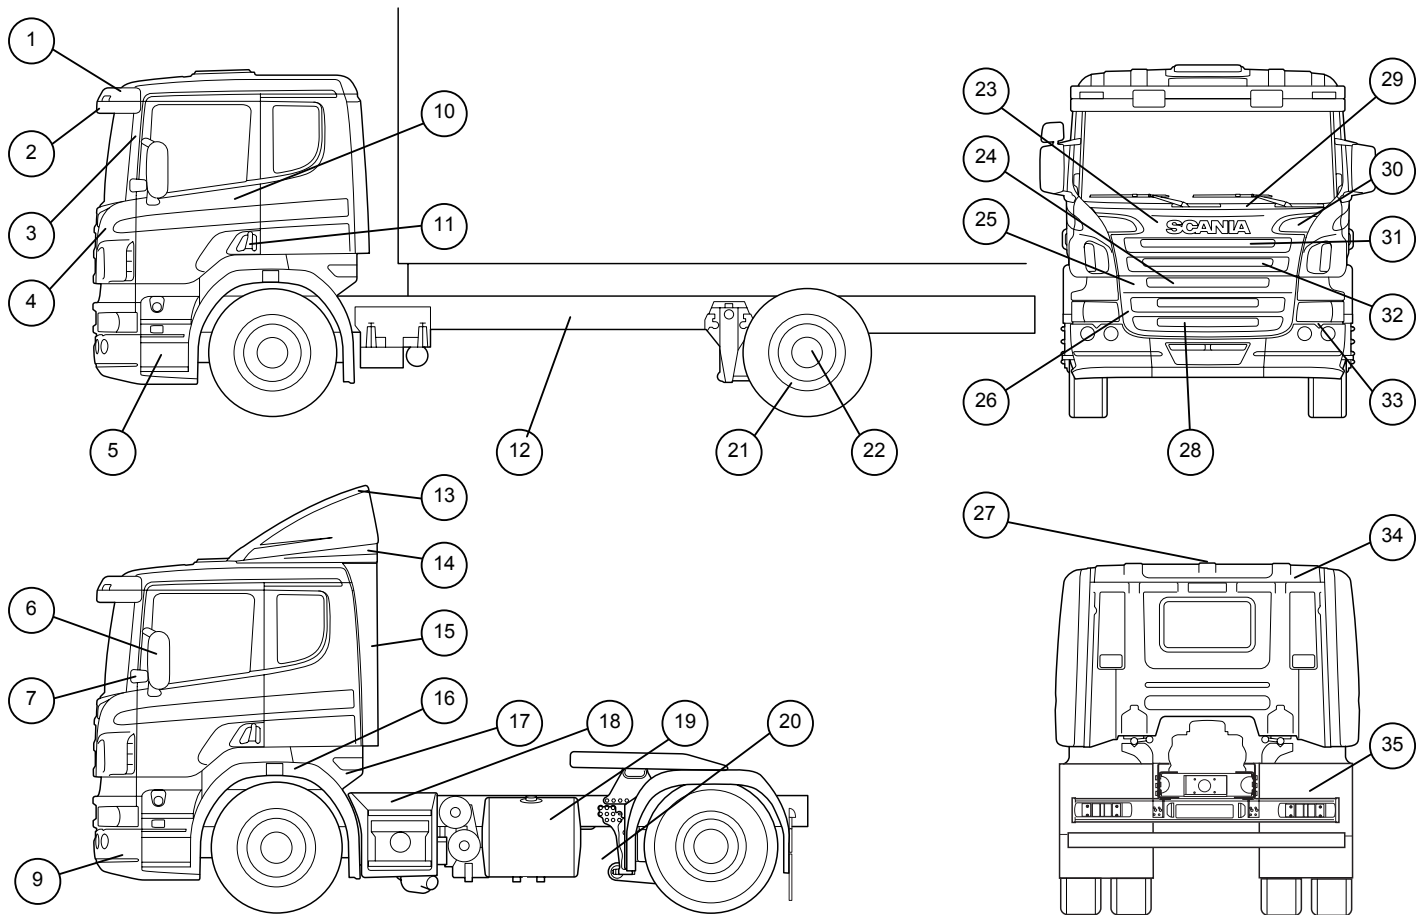

PRODUCT INFO

Product data ▶ Paintwork scheme

2005-05-06 page
1(2)

CP19 Low roof

1	Sun visor upper part	MCC unique		20	Side Skirts	MCC 2467	
2	Sun visor lower part	MCC unique		21	Rims	MCC unique	
3	Cover "A" pillar	MCC 3258		22	Hub ends	MCC unique	
4	Cab corners	MCC unique		23	Grille upper body	MCC unique	
5	Insteps	MCC 2463		24	Shielding plate grid	MCC unique	
6	Mirror set	MCC 3254		25	Shielding plate	MCC unique	
7	Cover hinge door	MCC 3257		26	Grille lower body	MCC unique	
				27	Roof hatch	MCC unique	
9	Bumper parts	MCC 2461		28	Grille lower grids	MCC unique	
10	Doors	MCC unique		29	Sealing strip	MCC unique	
11	Doors handles	MCC 3255		30	Grille upper grid in holes	MCC unique	
12	Chassis	MCC unique		31	Grille upper grid med.	MCC unique	
13	Air deflector roof	MCC unique		32	Grille upper grid lower	MCC unique	
14	Air deflector ear	MCC unique		33	Lamp housing	MCC 2462	
15	Air deflector side	MCC unique		34	Roof	MCC unique	
16	Fenders	MCC 2464		35	Mudguards	MCC 2468	
17	Fenders sealing	MCC 2465					
18	Battery Box + Silencer	MCC 2466					
19	Alu. Fuel tanks	MCC 2480					