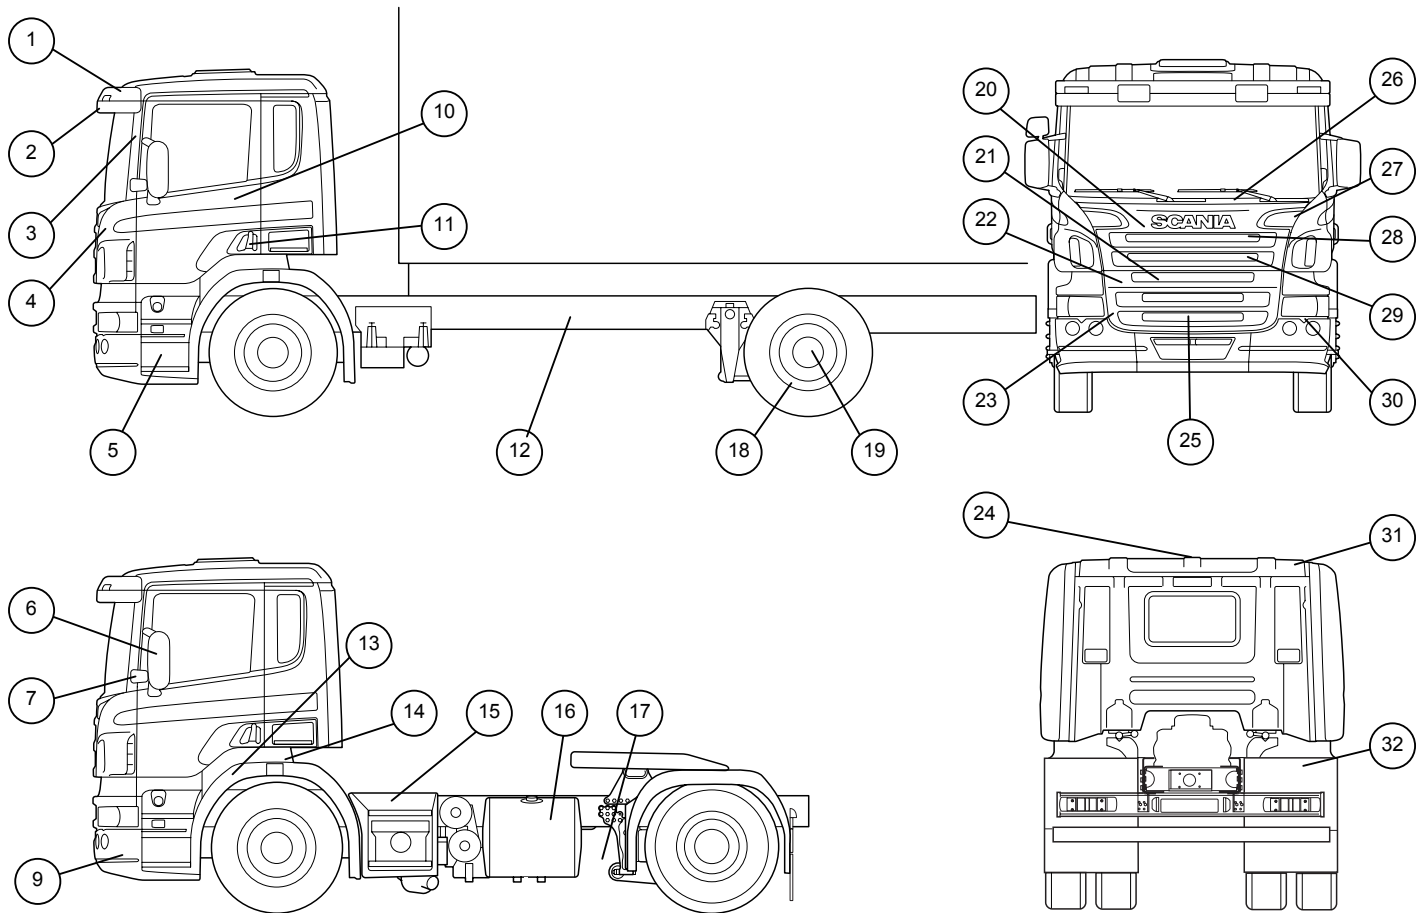

# PRODUCT INFO

Product data ▶ Paintwork scheme

2005-05-06 page  
1(2)

## CP16

1	Sun visor upper part	MCC unique		17	Side Skirts	MCC 2467	
2	Sun visor lower part	MCC unique		18	Rims	MCC unique	
3	Cover "A" pillar	MCC 3258		19	Hub ends	MCC unique	
4	Cab corners	MCC unique		20	Grille upper body	MCC unique	
5	Insteps	MCC 2463		21	Shielding plate grid	MCC unique	
6	Mirror set	MCC 3254		22	Shielding plate	MCC unique	
7	Cover hinge door	MCC 3257		23	Grille lower body	MCC unique	
				24	Roof hatch	MCC unique	
9	Bumper parts	MCC 2461		25	Grille lower grids	MCC unique	
10	Doors	MCC unique		26	Sealing strip	MCC unique	
11	Doors handles	MCC 3255		27	Grille upper grid in holes	MCC unique	
12	Chassis	MCC unique		28	Grille upper grid med.	MCC unique	
	Air deflector roof	MCC unique		29	Grille upper grid lower	MCC unique	
	Air deflector ear	MCC unique		30	Lamp housing	MCC 2462	
	Air deflector side	MCC unique		31	Roof	MCC unique	
13	Fenders	MCC 2464		32	Mudguards	MCC 2468	
14	Fenders sealing	MCC 2465					
15	Battery Box + Silencer	MCC 2466					
16	Alu. Fuel tanks	MCC 2480					