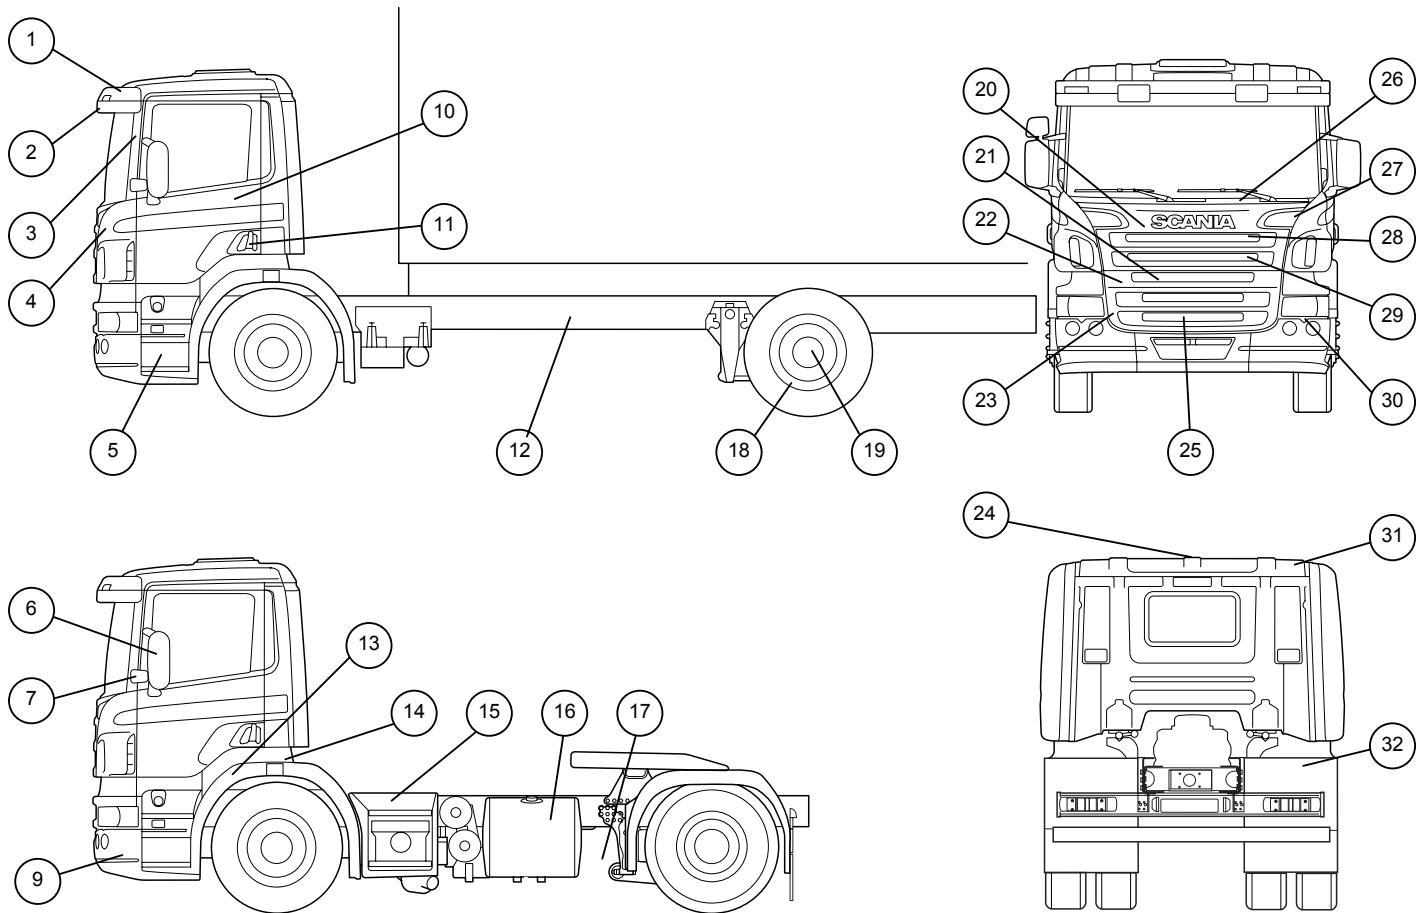

PRODUCT INFO

Product data ▶ Paintwork scheme

2005-05-06 page
1(2)

CP14

1	Sun visor upper part	MCC unique		17	Side Skirts	MCC 2467	
2	Sun visor lower part	MCC unique		18	Rims	MCC unique	
3	Cover "A" pillar	MCC 3258		19	Hub ends	MCC unique	
4	Cab corners	MCC unique		20	Grille upper body	MCC unique	
5	Insteps	MCC 2463		21	Shielding plate grid	MCC unique	
6	Mirror set	MCC 3254		22	Shielding plate	MCC unique	
7	Cover hinge door	MCC 3257		23	Grille lower body	MCC unique	
				24	Roof hatch	MCC unique	
9	Bumper parts	MCC 2461		25	Grille lower grids	MCC unique	
10	Doors	MCC unique		26	Sealing strip	MCC unique	
11	Doors handles	MCC 3255		27	Grille upper grid in holes	MCC unique	
12	Chassis	MCC unique		28	Grille upper grid med.	MCC unique	
	Air deflector roof	MCC unique		29	Grille upper grid lower	MCC unique	
	Air deflector ear	MCC unique		30	Lamp housing	MCC 2462	
	Air deflector side	MCC unique		31	Roof	MCC unique	
13	Fenders	MCC 2464		32	Mudguards	MCC 2468	
14	Fenders sealing	MCC 2465					
15	Battery Box + Silencer	MCC 2466					
16	Alu. Fuel tanks	MCC 2480					